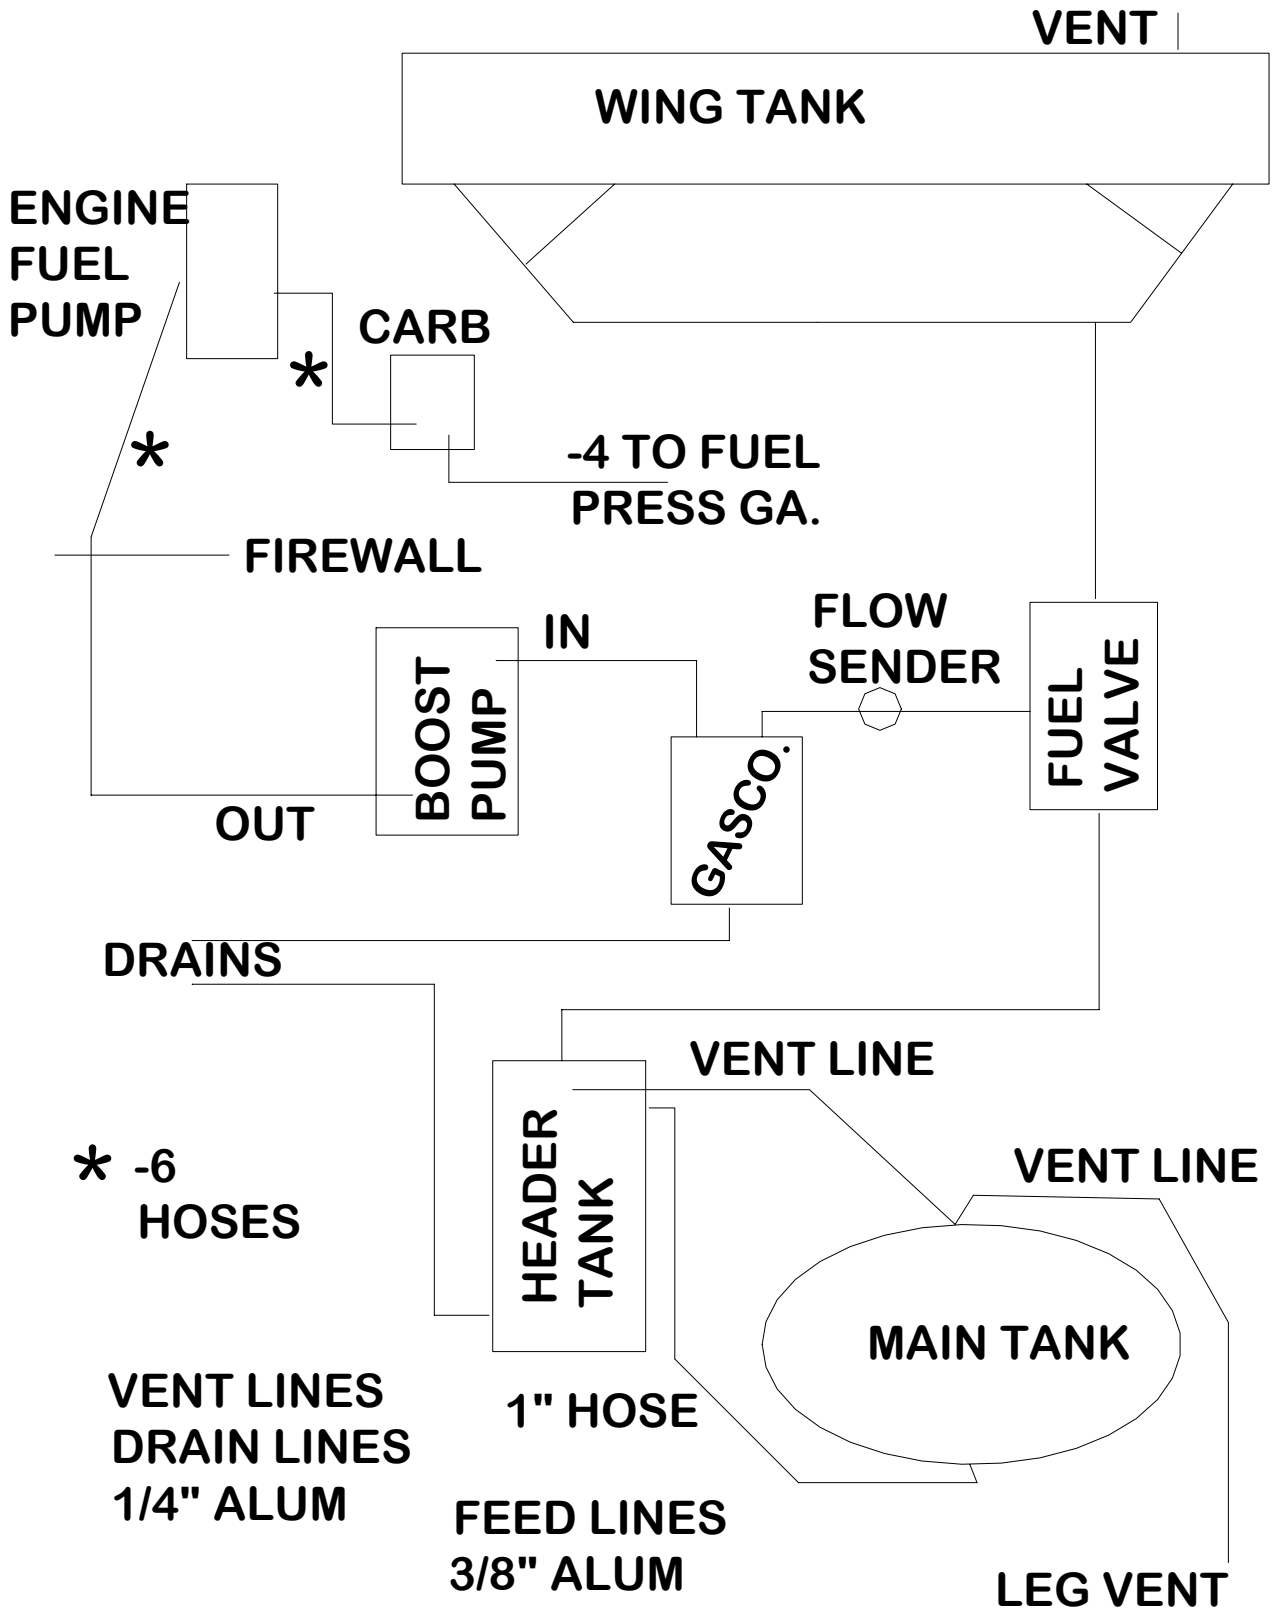

PITTS MODEL 12 FUEL SCHEMATIC

FUEL SYSTEM COMPONENTS

GACOLATOR: USHER A/C SPRUCE PART # 05-25970
AND BRACKET

FUEL BOOST PUMP FACET 12V: A/C SPRUCE # 480543

FUEL VALVE AVAIL FROM JKE, INC.

HEADER AND SMOKE TANK FLOP TUBES: 05-20510
FLOP TUBE ADAPTERS: 10380